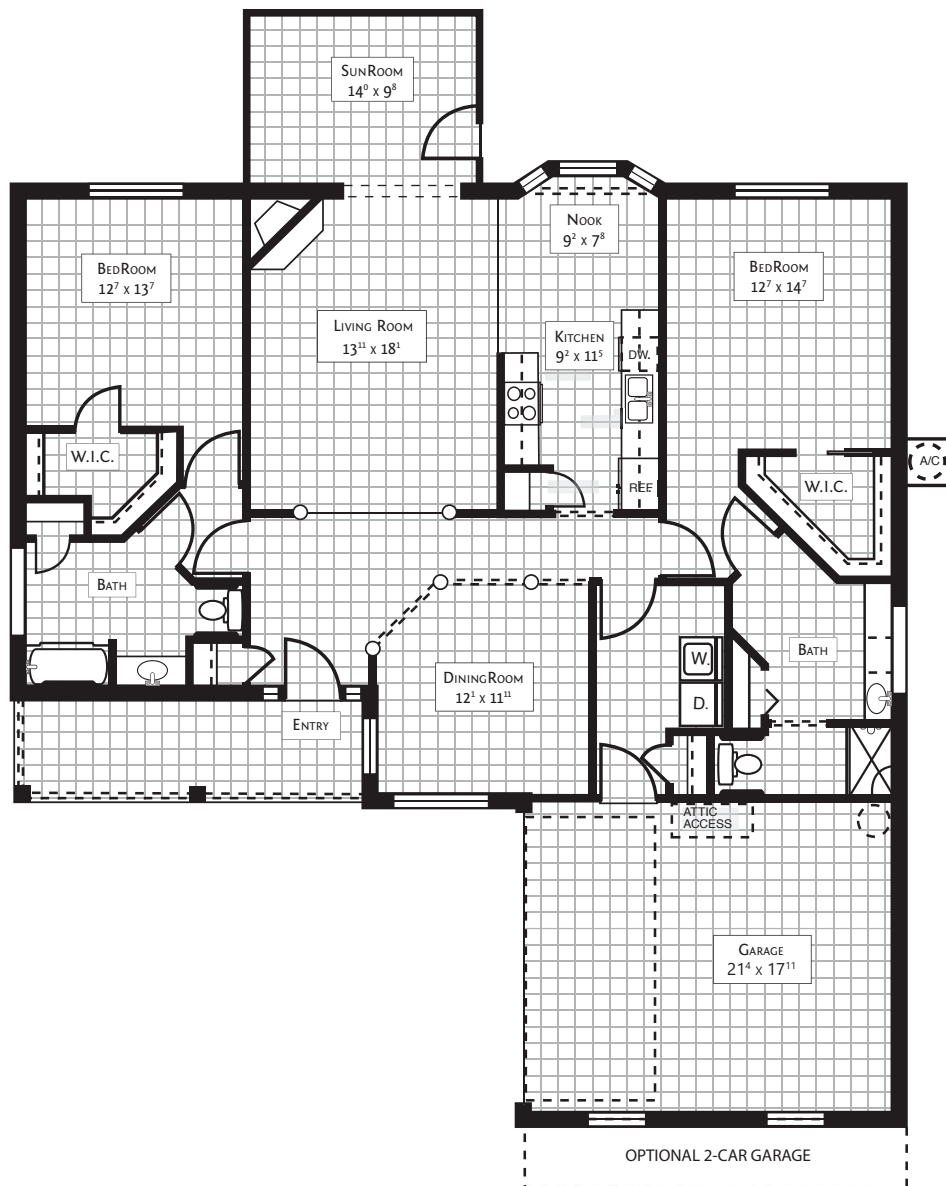

The Jefferson | Cottage Home

2,290 S/F | Two Bedroom | Two Bath

HOMESTEAD HILLS

1 of 4 | 2 Bedroom
Cottage Home Floorplans

3250 Homestead Club Drive
Winston-Salem, NC 27103
Phone: 336-659-0708
Homestead-Hills.com