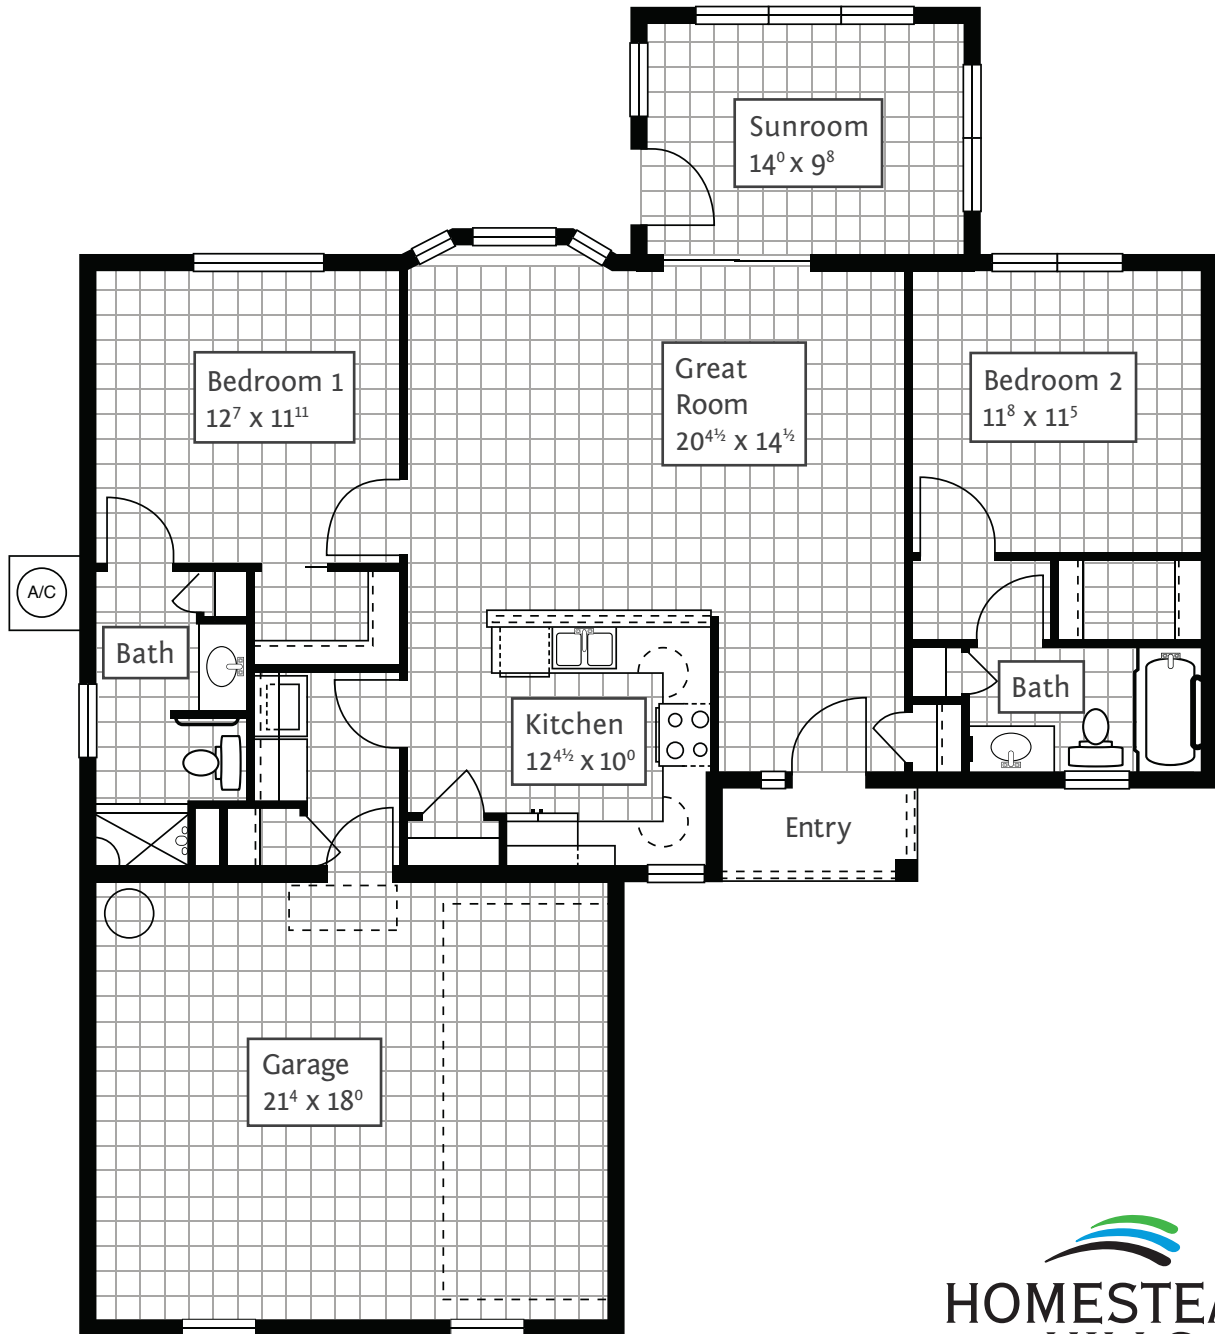

The Lincoln | Cottage Home

1,787 S/F | Two Bedroom | Two Bath

HOMESTEAD HILLS

4 of 4 | 2 Bedroom
Cottage Home Floorplans

3250 Homestead Club Drive
Winston-Salem, NC 27103
Phone: 336-659-0708
Homestead-Hills.com