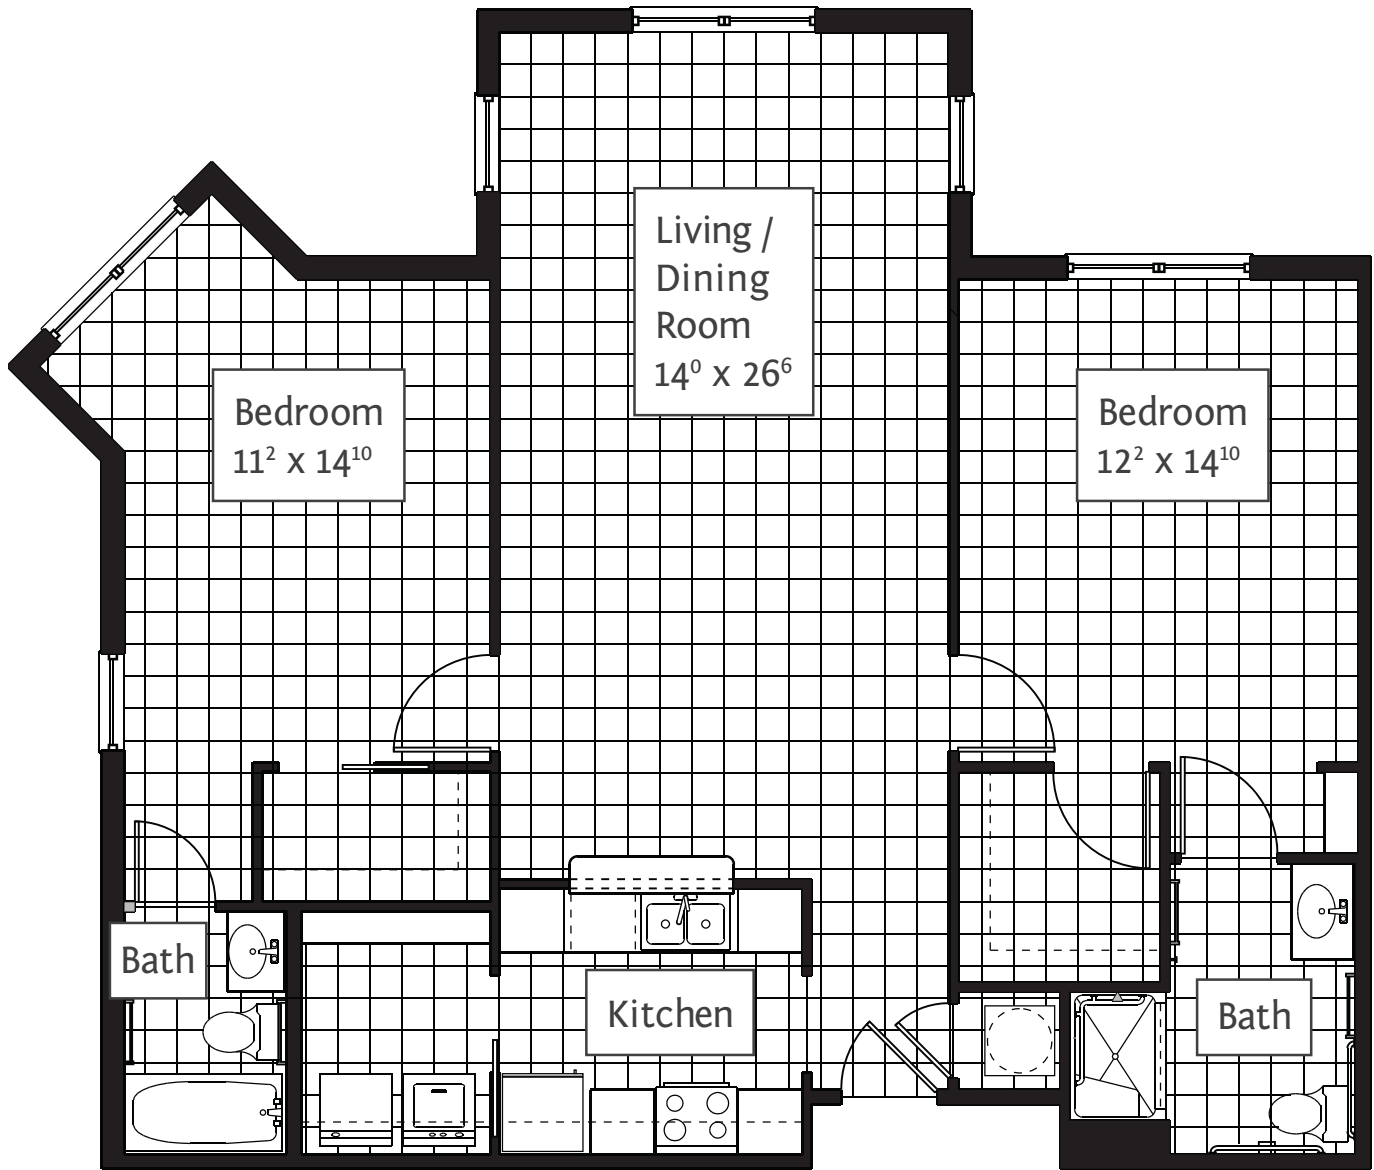

The Jasmine | Villa Apartment

1,215 S/F | Two Bedroom | Two Bath

- Maintenance-Free Living
- Weekly Housekeeping
- Daily Dining
- Bill Payment
- Transportation
- Safety
- Pets Welcome
- 24-hour emergency call system
- Bring Your Own Furniture
- Transition Services
- Award-Winning Wellness Center
- Access to Health Care
- Heated Indoor Pool
- Signature Events & Social Gatherings