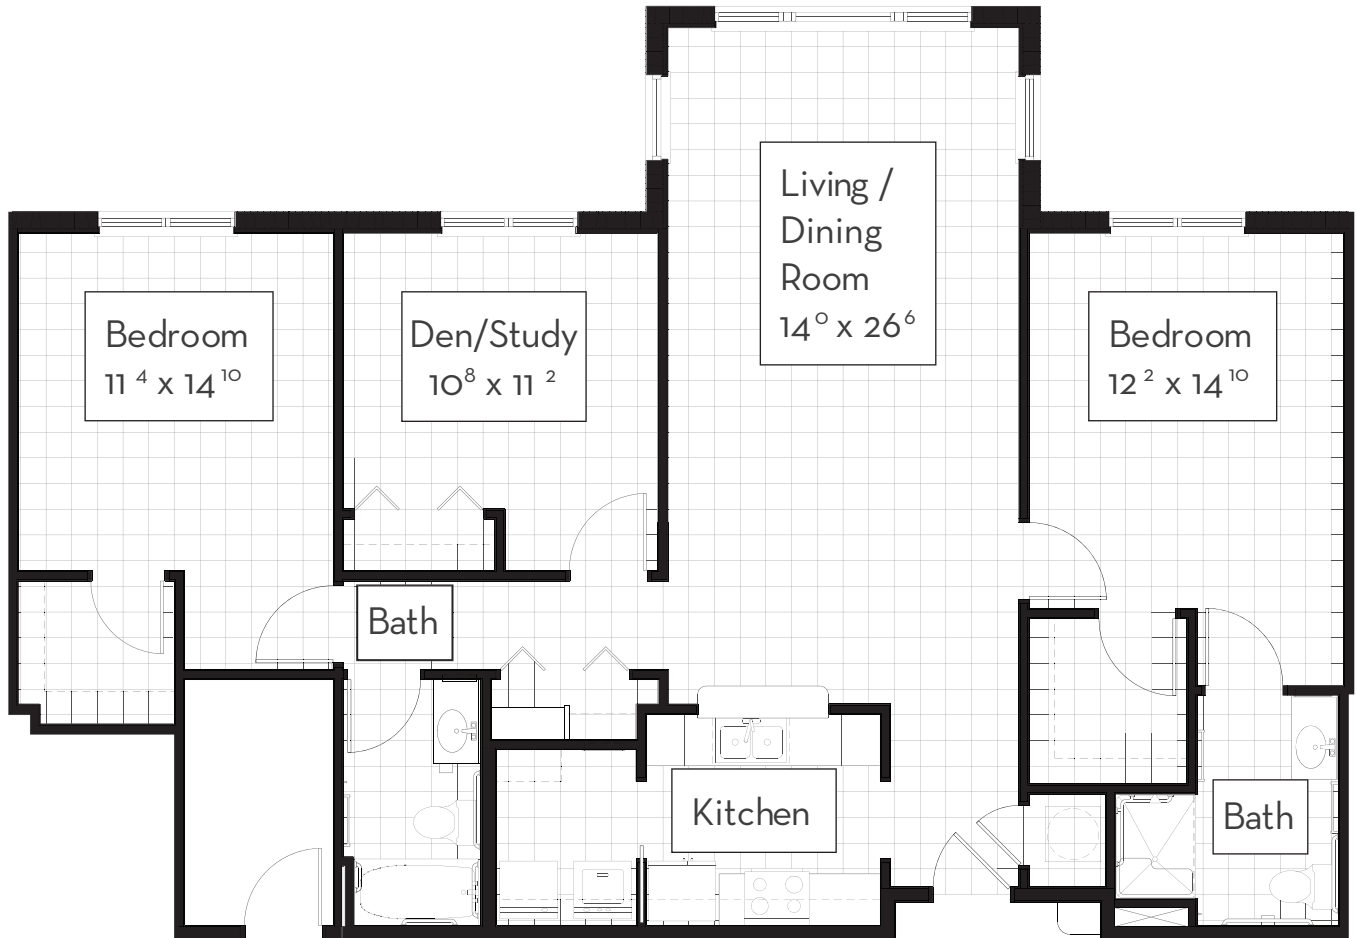

The Azalea | Villa Apartment

1,390 S/F | Two Bedroom + Den | Two Bath

- Maintenance-Free Living
- Weekly Housekeeping
- Daily Dining
- Bill Payment
- Transportation
- Safety
- Pets Welcome
- 24-hour emergency call system
- Bring Your Own Furniture
- Transition Services
- Award-Winning Wellness Center
- Access to Health Care
- Heated Indoor Pool
- Signature Events & Social Gatherings