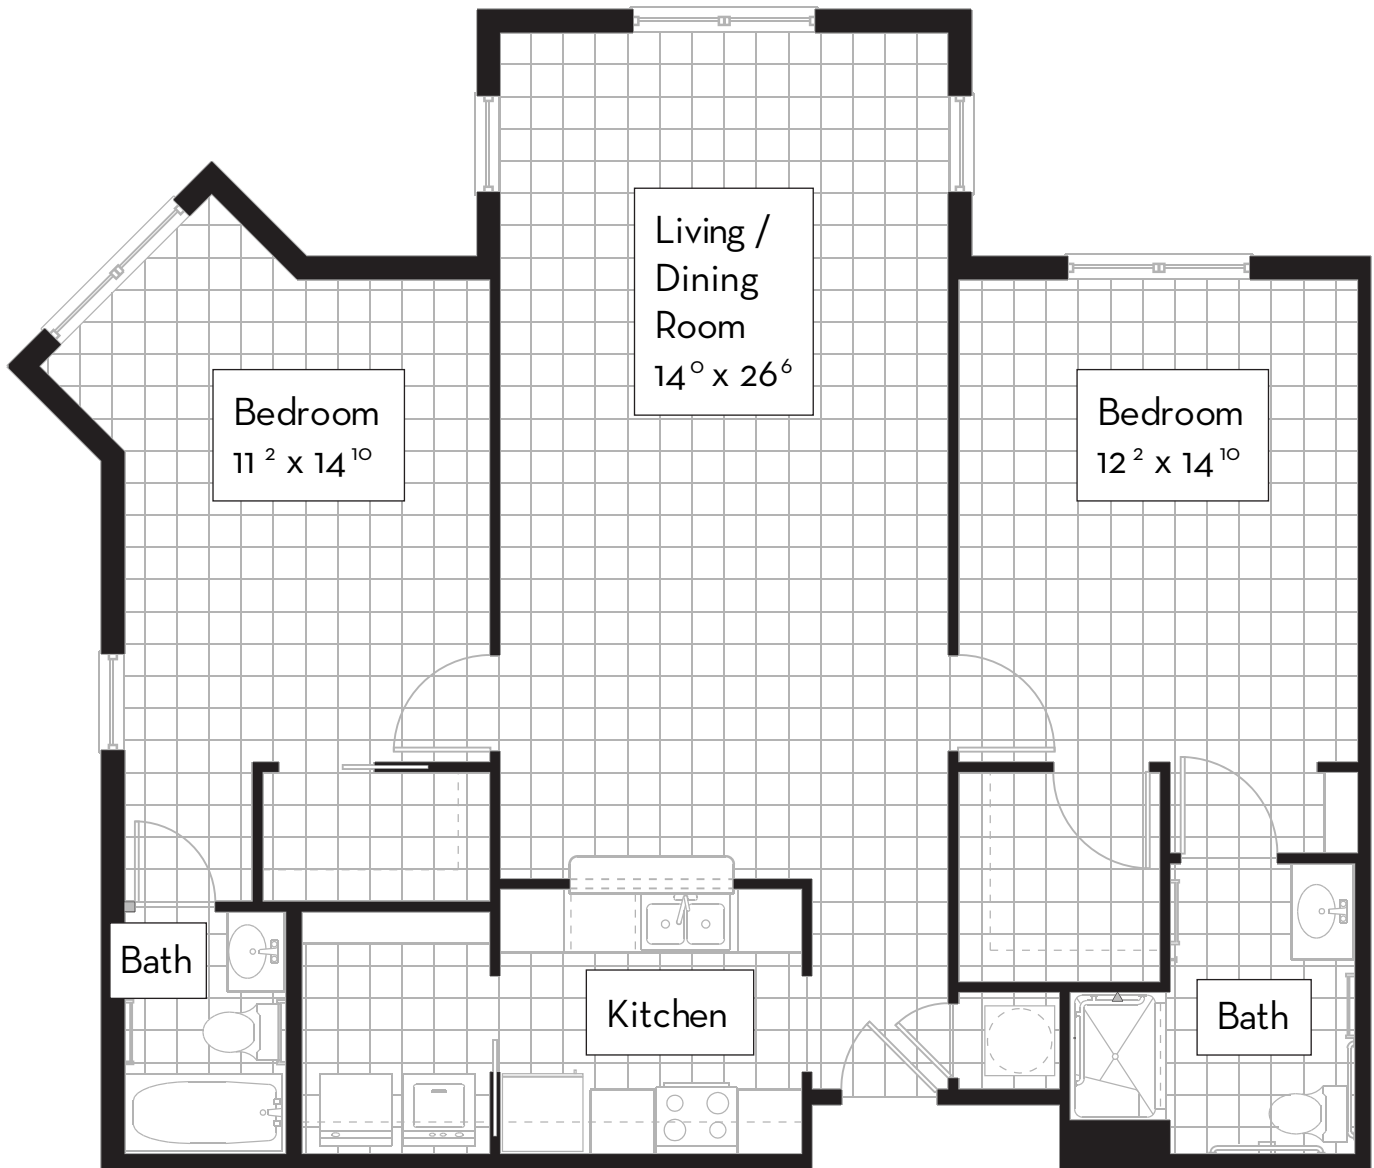

The Jasmine | Villa Apartment

1,215 S/F | Two Bedroom | Two Bath

- Maintenance-Free Living
- Weekly Housekeeping
- Daily Dining
- Bill Payment
- Transportation
- Safety
- Pets Welcome
- 24-hour emergency call system
- Bring Your Own Furniture
- Transition Services
- Award-Winning Wellness Center
- Access to Health Care
- Heated Indoor Pool
- Signature Events & Social Gatherings